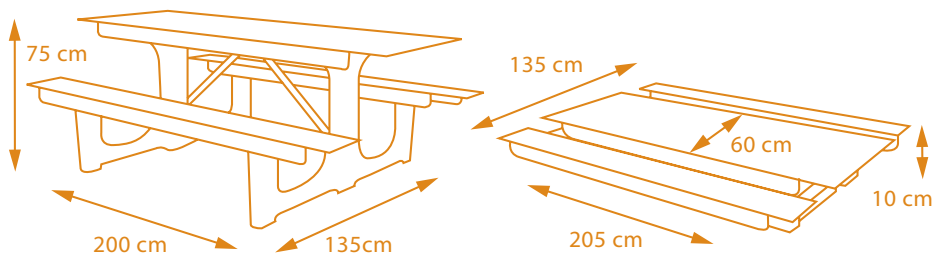

What makes FoldTable unique ?

- Wheelchair users have access at both ends.
- The table top is wide enough (60 cm) for two food/drink trays.
- Made from waterproof birch plywood originating from managed European forests. Easy-to-clean, sustainable coating.

- Easy to step-in and out, and plenty of leg room.
- Thanks to the slightly flexible, broad frame, the FoldTable is stable everywhere. Even on uneven surfaces, grass or gravel.
- The maintenance-free, recyclable base is moulded from a single piece of polyethylene. Smooth surfaces safe for bare feet.

8 seats in 10 seconds!

One person can easily set up or fold away the FoldTable in seconds! There are no loose parts.

8 spacious seats

Would you like more information or a quote?
Contact us! We're always happy to help.

Limes Logistik GmbH & Co KG
Bodenborn 36
D - 58452 Witten

T: +49 2302 58 41-77
E: info@limes-logistik.de

www.foldtable.com